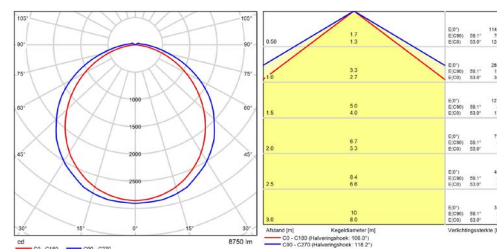

PHOTOMETRIC SPECIFICATIONS

LED WATERPROOF ZEUS IP66 19W 600 4000K INCL. 5X2.5MM TW

LED WATERPROOF ZEUS IP66 35W 1200 4000K INCL. 5X2.5MM TW

LED WATERPROOF ZEUS IP66 51W 1500 4000K INCL. 5X2.5MM TW

LED WATERPROOF ZEUS IP66 60W 1500 4000K INCL. 5X2.5MM TW