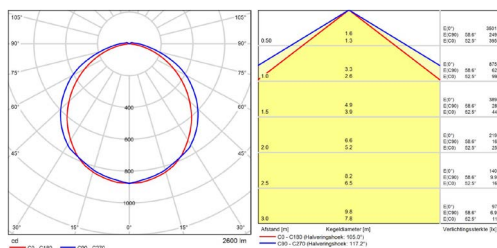

PHOTOMETRIC SPECIFICATIONS

LED WATERPROOF ZEUS IP66 19W 600 4000K INCL. 5X2.5MM TW