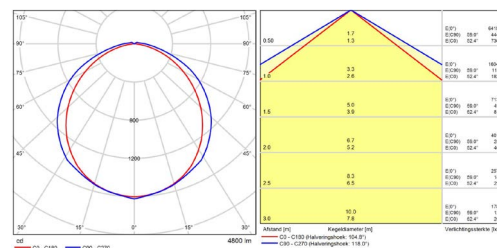

LED WATERPROOF ZEUS IP66 35W 1200 4000K INCL. 5X2.5MM TW