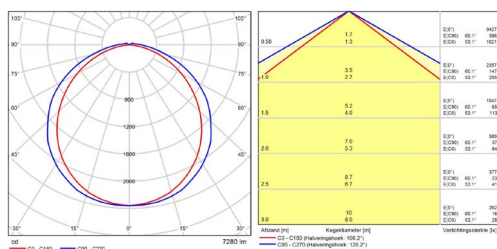

PHOTOMETRIC SPECIFICATIONS

LED WATERPROOF ZEUS IP66 19W 600 4000K INCL. 5X2.5MM TW

LED WATERPROOF ZEUS IP66 35W 1200 4000K INCL. 5X2.5MM TW

LED WATERPROOF ZEUS IP66 51W 1500 4000K INCL. 5X2.5MM TW

LED WATERPROOF ZEUS IP66 60W 1500 4000K INCL. 5X2.5MM TW